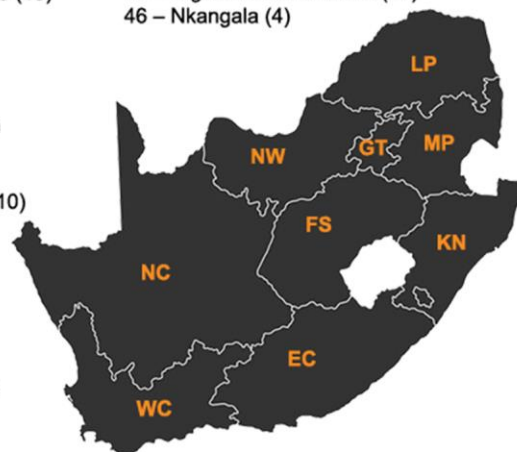

WHICH PROVINCES AND REGIONAL AREAS ARE COVERED BY OUR RESELLERS OR SALES AGENTS?

RESELLER / SALES AGENT NETWORK (SAN) – SOUTH AFRICA

NC NORTHERN CAPE (63)

- 01 – Diamond Fields (13)
- 02 – Kalahari (15)
- 03 – Namaqualand (15)
- 04 – Upper Karoo (20)

WC WESTERN CAPE (227)

- 05 – Cape Peninsula (87)
- 06 – Central Karoo (7)
- 07 – Southern Cape (38)
- 08 – Overberg (29)
- 09 – West Coast (40)
- 10 – Winelands (26)

EC EASTERN CAPE (86)

- 11 – Amatola Region (39)
- 12 – Western Region (25)
- 13 – Wild Coast (22)

KN KWAZULU-NATAL (130)

- 14 – Amajuba (6)
- 15 – eThekweni (39)
- 16 – iLembe (3)
- 17 – Sisonke (9)
- 18 – Ugu (19)
- 19 – Umgungundlovu (16)
- 20 – Umkhanyakude (8)
- 21 – Umzinyathi (8)
- 22 – uThukela (7)
- 23 – uThungulu (8)
- 24 – Zululand (7)

NW NORTH WEST (57)

- 25 – Mompoti District (15)
- 26 – Platinum District (21)
- 27 – Molema District (11)
- 28 – Kuanda District (10)

FS FREE STATE (88)

- 29 – Eastern Free State (28)
- 30 – Goldfields (20)
- 31 – Northern Free State (13)
- 32 – Transgariep (27)

GT GAUTENG (113)

- 33 – Johannesburg (15)
- 34 – Ekurhuleni (26)
- 35 – Tshwane (17)
- 36 – Sedibeng District (10)
- 37 – West Rand (45)

LP LIMPOPO (38)

- 38 – Bushveld (9)
- 39 – Capricorn (12)
- 40 – Olifants Region (9)
- 41 – Soutpansberg (6)
- 42 – Waterberg (2)

MP MPUMALANGA (64)

- 43 – Ehlanzeni Lowveld (21)
- 44 – Grass and Wetlands (25)
- 45 – Highveld and Cosmos (14)
- 46 – Nkangala (4)

PLEASE NOTE:

ALL OUR RESELLERS AND SALES AGENTS ARE MANDATED TO SELL OUR PRODUCTS ACROSS SOUTH AFRICA, REGARDLESS OF WHERE THEY ARE PHYSICALLY BASED

IN WHICH CITIES / TOWNS CAN YOU REGISTER AS A RESELLER OR SALES AGENT?

NORTHERN CAPE (63)

01 – DIAMOND FIELDS (13)

- NC001 - Barkly West
- NC002 - Campbell
- NC003 - Delpportshoop
- NC004 - Douglas
- NC005 - Griquatown

- NC006 - Hartswater
- NC007 - Jan Kempdorp
- NC008 - Kimberley 1
- NC009 - Kimberley 2
- NC010 - Kimberley 3

- NC011 - Modder River
- NC012 - Warrenton
- NC013 - Windsorton

02 – KALAHARI (15)

- NC014 - Askham
- NC015 - Augrabies
- NC016 - Danielskuil
- NC017 - Groblershoop
- NC018 - Kakamas

- NC019 - Keimoes
- NC020 - Kenhardt
- NC021 - Lime Acres
- NC022 - Louisvale
- NC023 - Mier

- NC024 - Olifantshoek
- NC025 - Onseepkans
- NC026 - Postmasburg
- NC027 - Riemvasmaak
- NC028 - Upington